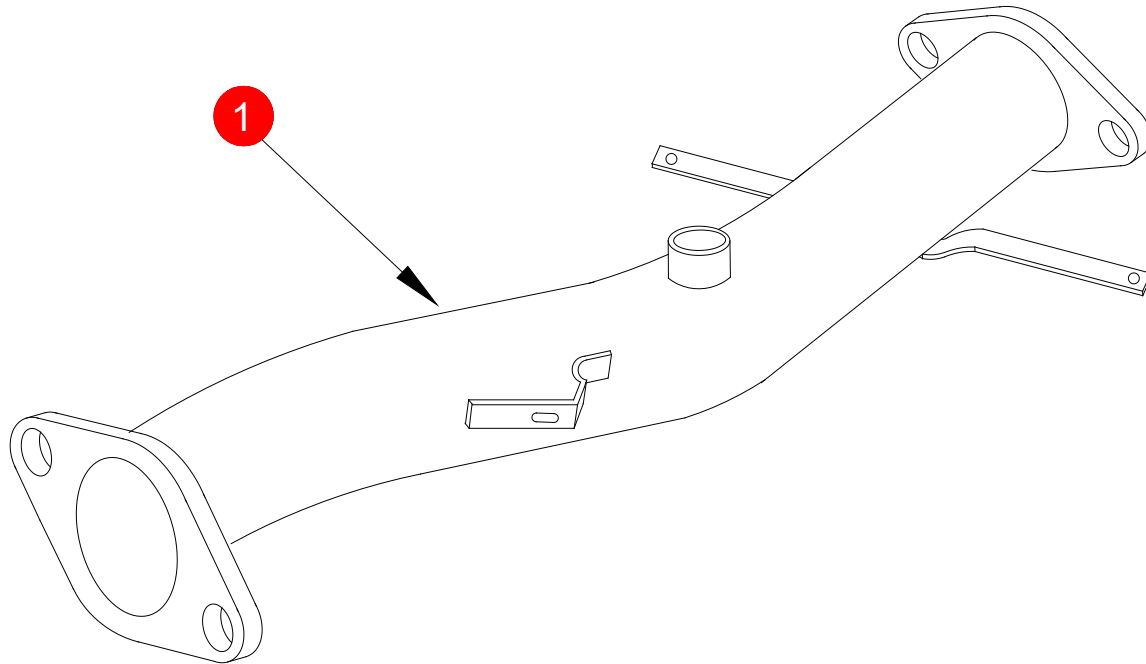

Case 9

FITTING INSTRUCTIONS

CAR	Subaru WRX 2.5 Turbo Sti	PART NO.	SSUC011
YEAR	2014-2021	FIT KITS	N/A
NOTES	Where not supplied use original fittings	FEATURES	Pipe Diameter:- 63.5mm/2.5"

NO.	PART NO.	DESCRIPTION	QTY
1	205SU	Cat Replacement	1

NOTE: ENSURE SCORPION SYSTEM IS CLEAR OF MOVING PARTS AND ALL ORIGINAL FUNCTIONS WORK CORRECTLY.

CLASSIFICATION	Motorsport Use Only
HOMOLOGATED	No
DATE	28/02/22
ISSUE	03
AUTHORISED	S Shipley